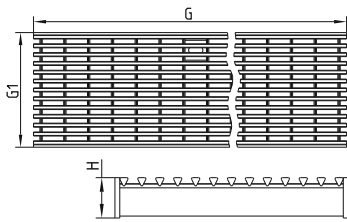

BLÜCHER® LINEA PRODUCT CATALOGUE

TYPE 697.671.150 BLÜCHER® LINEA GRATING

Type no.	EAN no.	H	G	G1	EN1253 (kg)	EN1433 (kg)	Kg
697.671.150.34 S	5705499001778	25	349	144	R50 (3.333)	B125 (8.333)	1,78
697.671.150.49 S	5705499001785	25	499	144	R50 (3.333)	B125 (8.333)	2,53
697.671.150.99 S	5705499001792	25	998	144	R50 (3.333)	B125 (8.333)	5,05