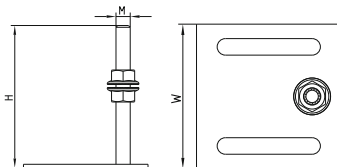

TYPE 670.080 ADJUSTABLE LEG

Type no.	EAN no.	H	M	W	Kg
670.080.001	5705499001822	80	8	70x70	0,1