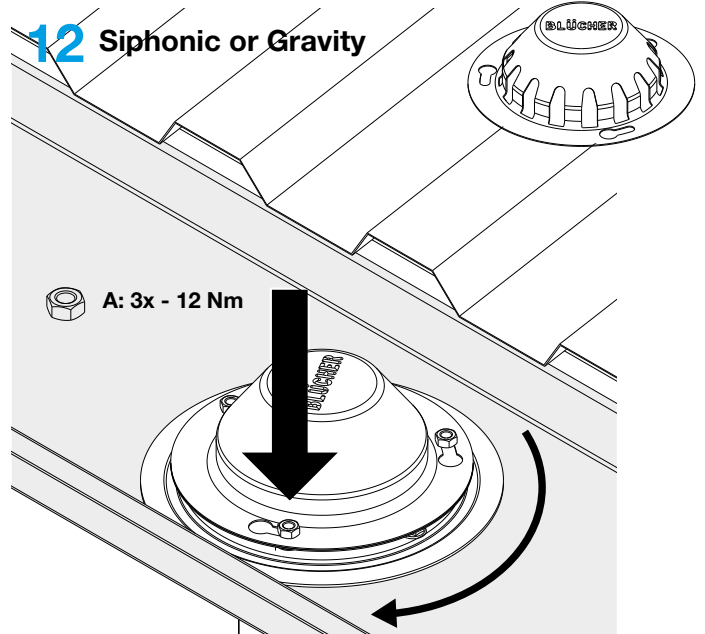

A **WATTS** Brand

Tel.: +45 99 92 08 00 · roof@blucher.com · www.blucher.com

© 2023 www.blucher.com