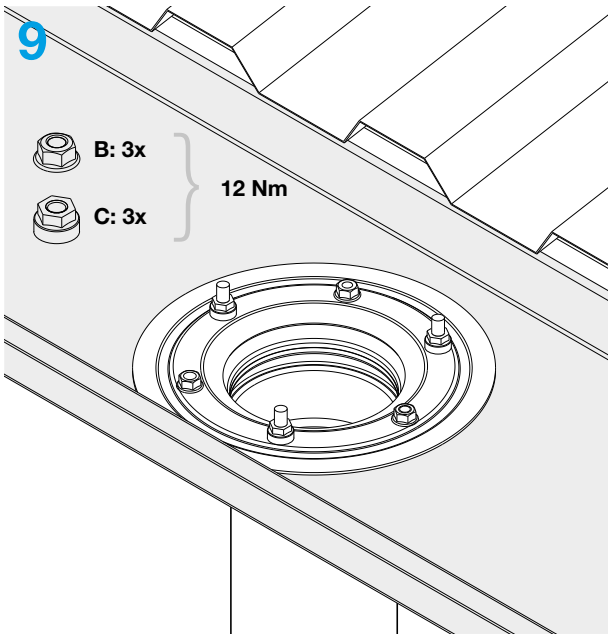

A **WATTS** Brand

Tel.: +45 99 92 08 00 · roof@blucher.com · www.blucher.com

© 2023 www.blucher.com